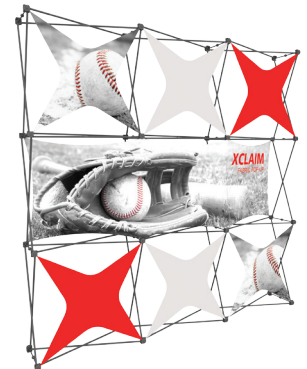

XCLM-3X3-K6