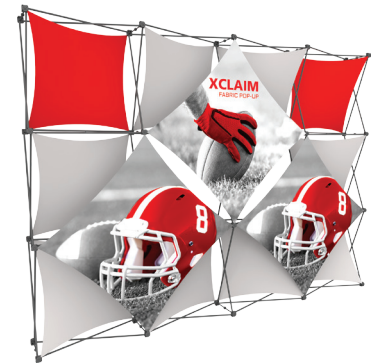

XCLM-4X3-K5