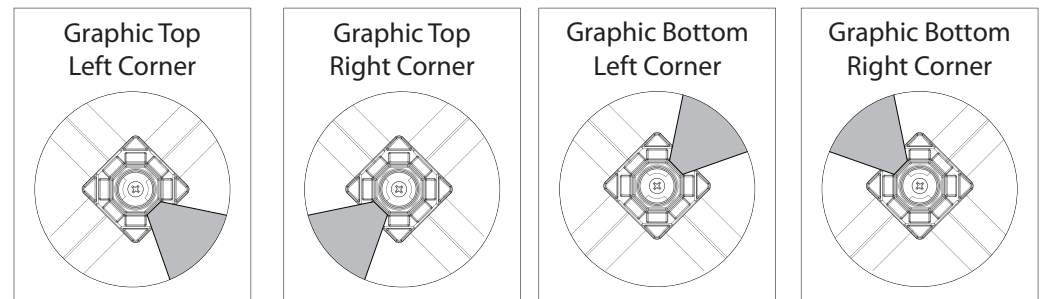

SQUARE GRAPHIC CONNECTIONS