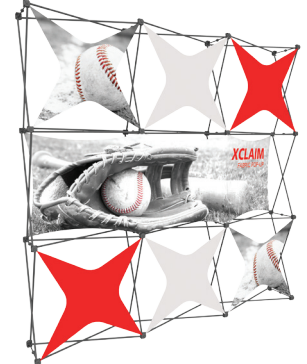

XCLM-3X3-K6