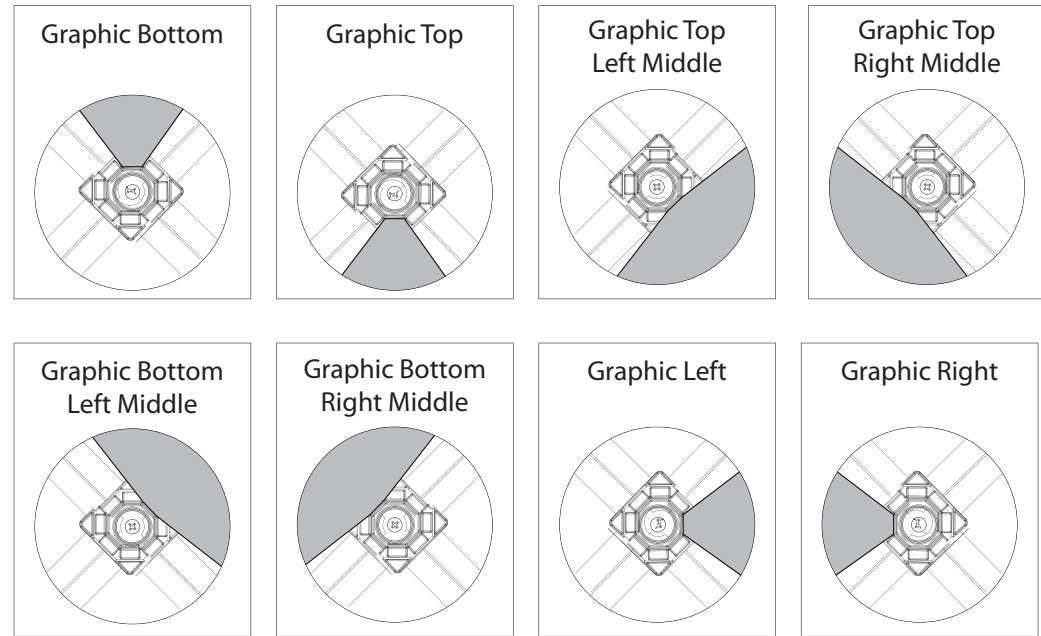

SETUP:

GRAPHIC RE-ATTACHMENT:

*Graphics come pre-attached to the frame. To re-attach graphics to frame follow the graphics style specific to the unit purchased.

*See graphic templates for graphic sizes.

XClaim 10 Quad Pyramid Kit 01 Display Graphic Style

IMPORTANT: Take a moment to review your display to understand front and rear connection points on the graphic styles in this kit. Typical graphic connections are shown to the right.

GRAPHIC CONNECTIONS