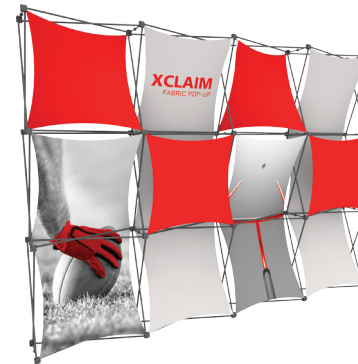

XClaim™

Twenty nine XClaim™ fabric popup display sizes and configurations are available.

XClaim is a versatile stretch fabric popup display system. Add dimension to your event or tradeshow with unique, exciting graphic styles. XClaim is easy to setup, is lightweight and portable. The collapsible popup frame is fully magnetic (with magnetic linking connectors), making it simple to assemble and disassemble. Stretch fabric graphics come pre-attached to the frame, making assembly easy and fast. Graphics adhere to the hubs using push-fit attachment technology. Kits come with graphics, frame and drawstring carry bag. Kits are available in 29 configurations.

XCLM-3X3-K5

XCLM-3X3-K6

XClaim Displays

XCLM-4X3-K1

XCLM-4X3-K2

XCLM-4X3-K3

XCLM-4X3-K4

XCLM-4X3-K5